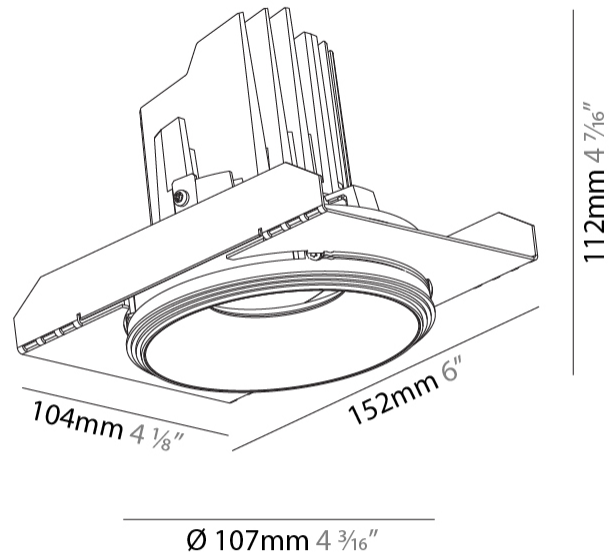

ELECTRICAL

Lamp Type: LED (Zhaga Standard)
Input Wattage (W): 13.2 / 16.5
Total Output Wattage (W): 12.1 / 14.7
Dimming: Tri-Mode (Non-Dimming and Phase Dimming (120Vac only) and 0-10V Dimming)
Driver Included: No
Driver Location: Recessed Housing
Driver Type: Constant Current - Universal
Driver Class: Class 2
Housing: See components
Input Voltage (V): 120 - 277
Constant Current (MA): 350

LED

Number of LEDs: 1
Color Temperature (°K): 2700 / 3000 / 3500 / 4000
Max. Delivered Lumen (lm): 850 / 950 / 1019 / 1040
Nominal Lumen (lm): 960 / 1070 / 1156 / 1180
CRI: >90 CRI
Efficiency (%): 88.5
Lamp Life (hrs): 50000
Upon Request: RGB-W Tunable White Special Color Temperature Special LED

OPTICAL

Reflector°: 10
Adjustability: Rotational 355°; Tilt 10°
Upon Request: Special Beam Angles

RATINGS AND CERTIFICATIONS

Zaneen Group Inc. © 2024, T 1800-388-3382, F 416-247-9319, www.zaneen.com
Certified By: Certified for North American Standards
Available for International specifications by adding "INT" at the end of the existing Model #. For assistance on 'custom' specifications, contact zteam@zaneen.com.
IP Rating: IP20
If a conflict occurs to supply the best product, we reserve the right to change specifications or materials without notice. The most recent specification sheets are found at zaneen.com